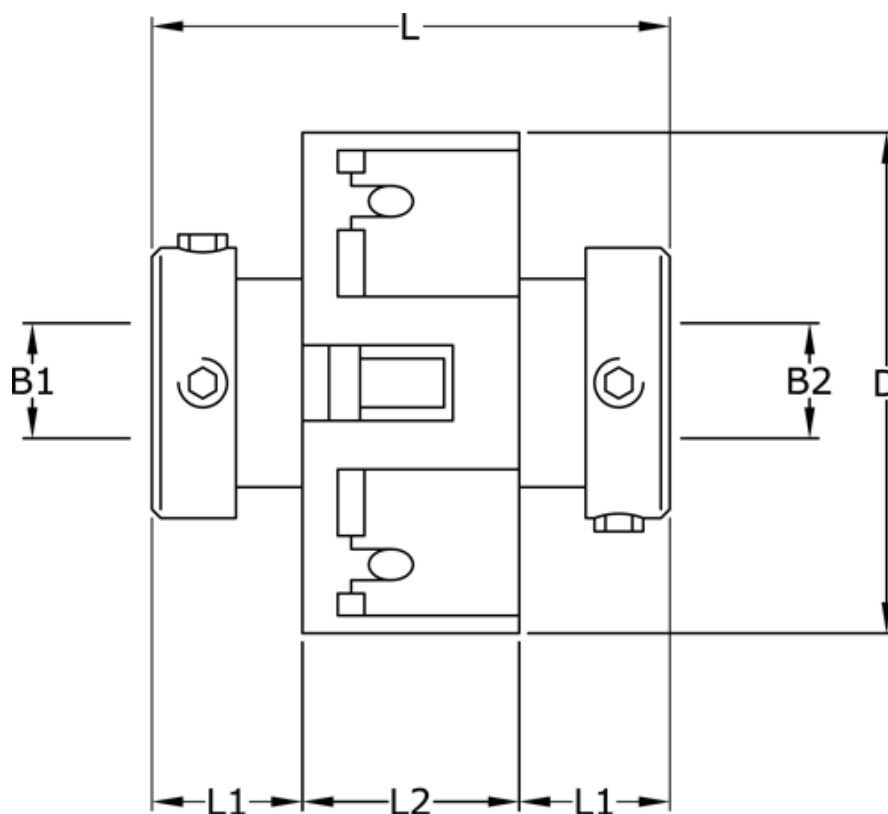

Article number: 3322203703548

Description: Uni-Lat Coupling size 203.70.35.48  
set screw hub, bore 12/20 mm

## Measures

B1	= 12
B2	= 20
D	= 70
L	= 74.0
L1	= 28.5
L2	= 17.0
Screw	= M6